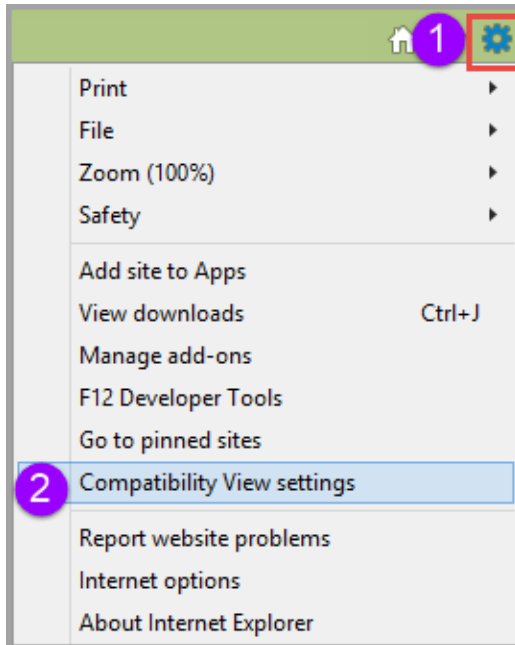

## To Turn on Compatibility Mode for Internet Explorer 11

A, Menu Bar/Tools/Compatibility View Settings  
**OR** Click on the Gear icon on top right side of screen

B. Type nielsenmedia.com and press ADD button. You should now see nielsenmedia.com in the white “Websites you’ve added to Compatibility View:” box.