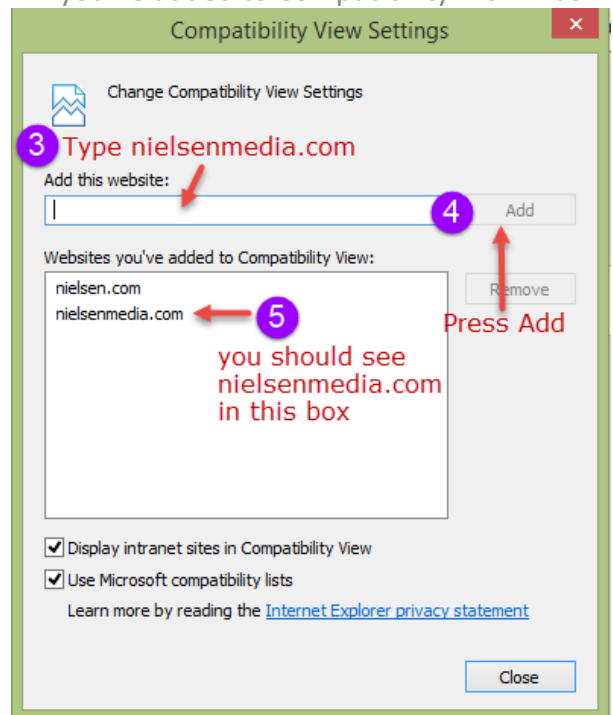

## To Turn on Compatibility Mode for Internet Explorer 11

A, Menu Bar/Tools/Compatibility View Settings  
**OR** Click on the Gear icon on top right side of screen

B. Type nielsenmedia.com and press ADD button. You should now see nielsenmedia.com in the white “Websites you’ve added to Compatibility View:” box.