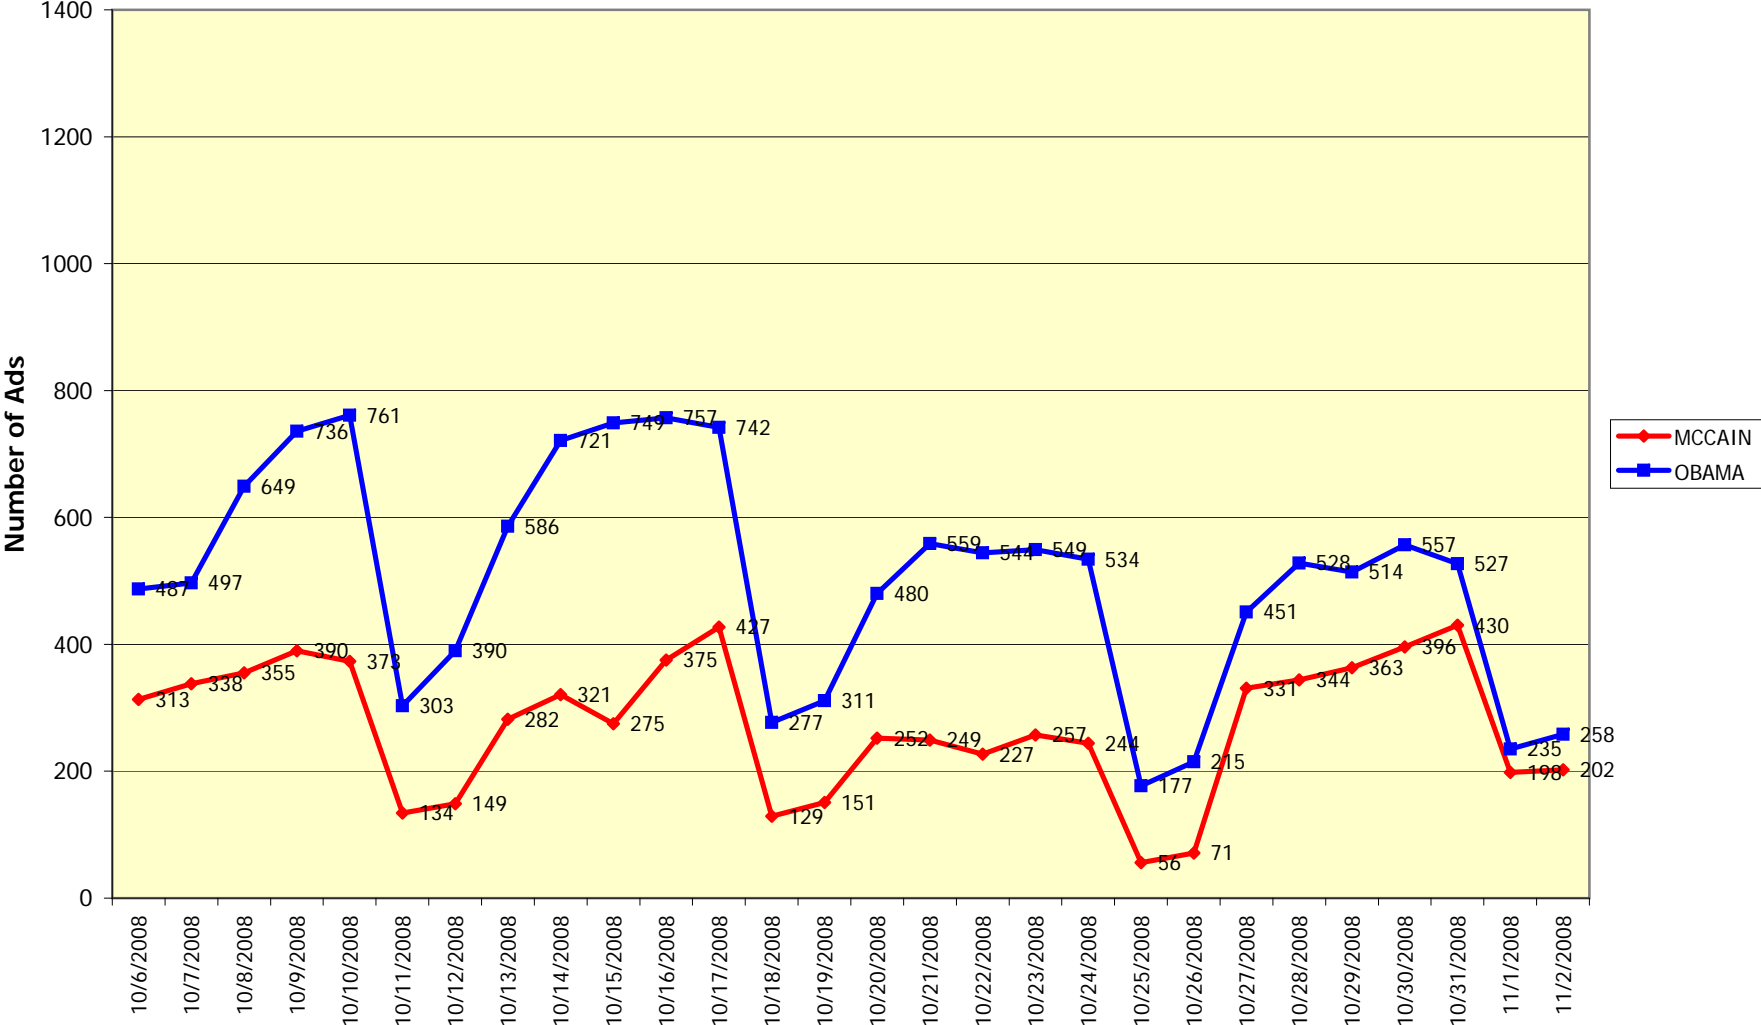

McCain/Obama TV Advertising - Pennsylvania

Based on the following markets: Philadelphia, Pittsburgh, Harrisburg-Lncstr-Leb-York, Johnstown-Altoona, Wilkes Barre-Scranton

Source: The Nielsen Company, Monitor-Plus