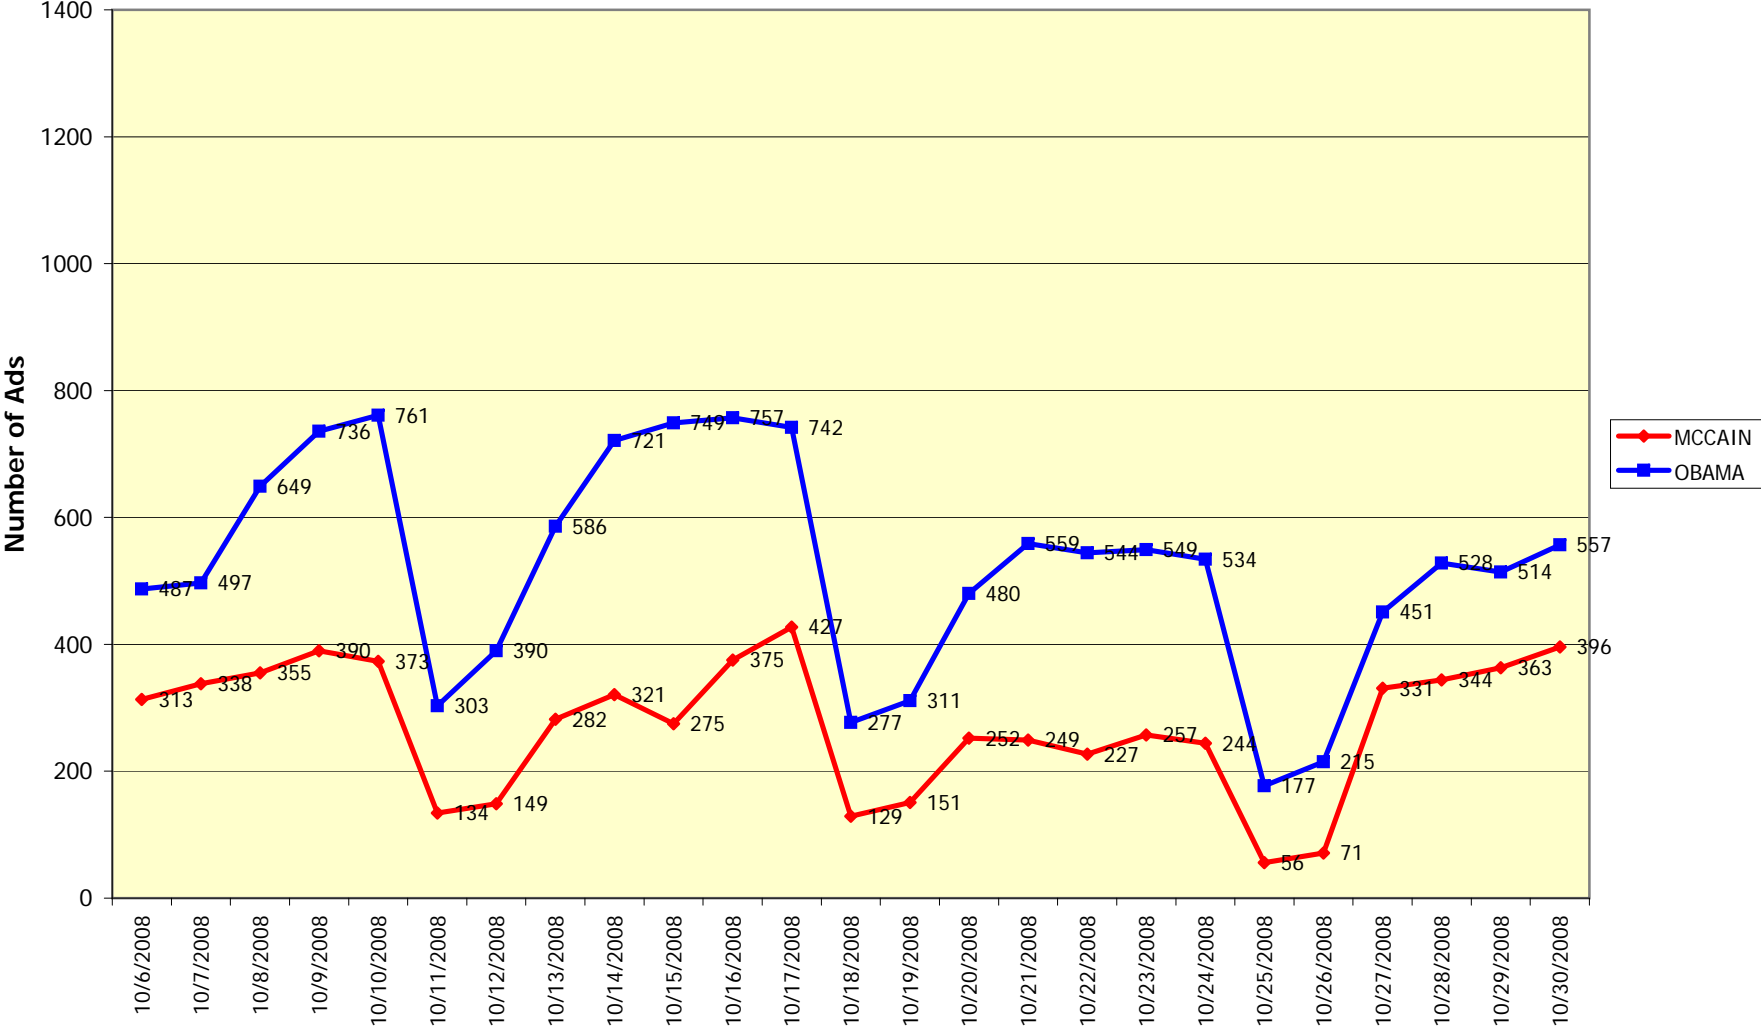

### McCain/Obama TV Advertising - Pennsylvania

Based on the following markets: Philadelphia, Pittsburgh, Harrisburg-Lncstr-Leb-York, Johnstown-Altoona, Wilkes Barre-Scranton

Source: The Nielsen Company, Monitor-Plus